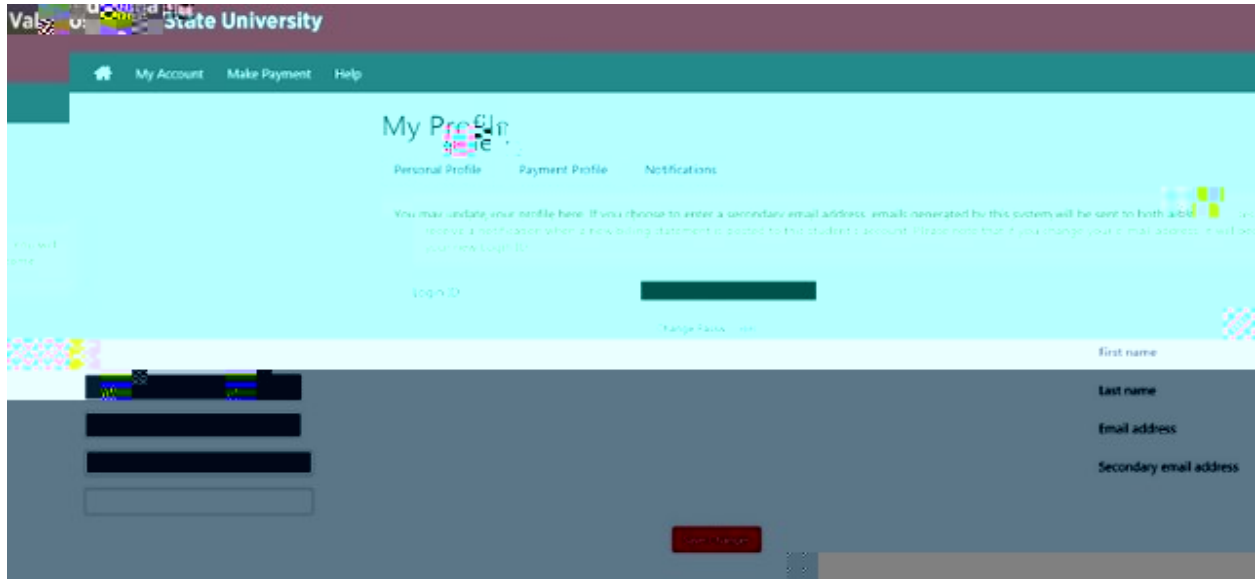

Set up Personal Profile for Authorized Users

To enter an email address:

Menu Path: My Account>Personal Profile

To add your number to receive text messaging notices:

Menu Path: My Account>Notifications